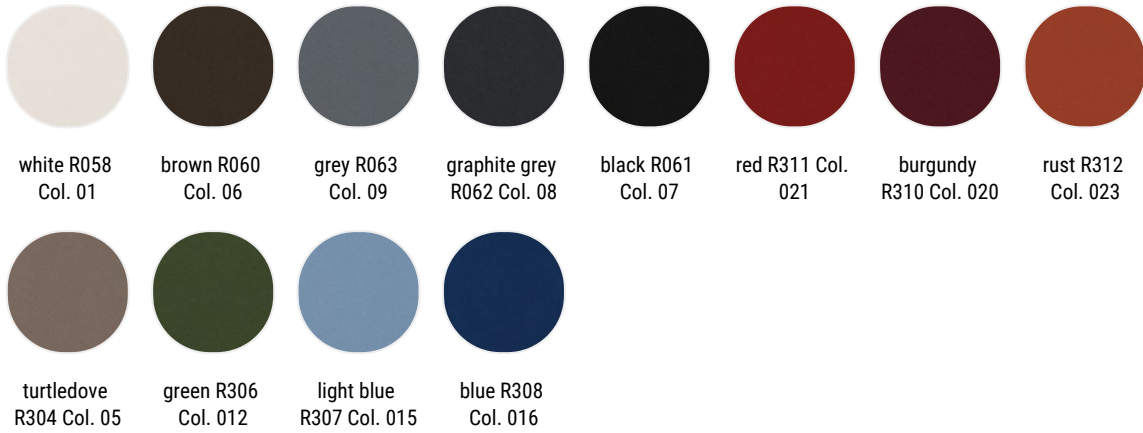

Londra

Summer

Aloha

Grid