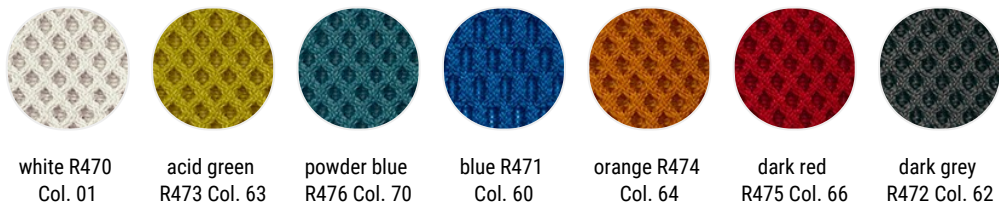

Londra

Summer

Aloha

Grid